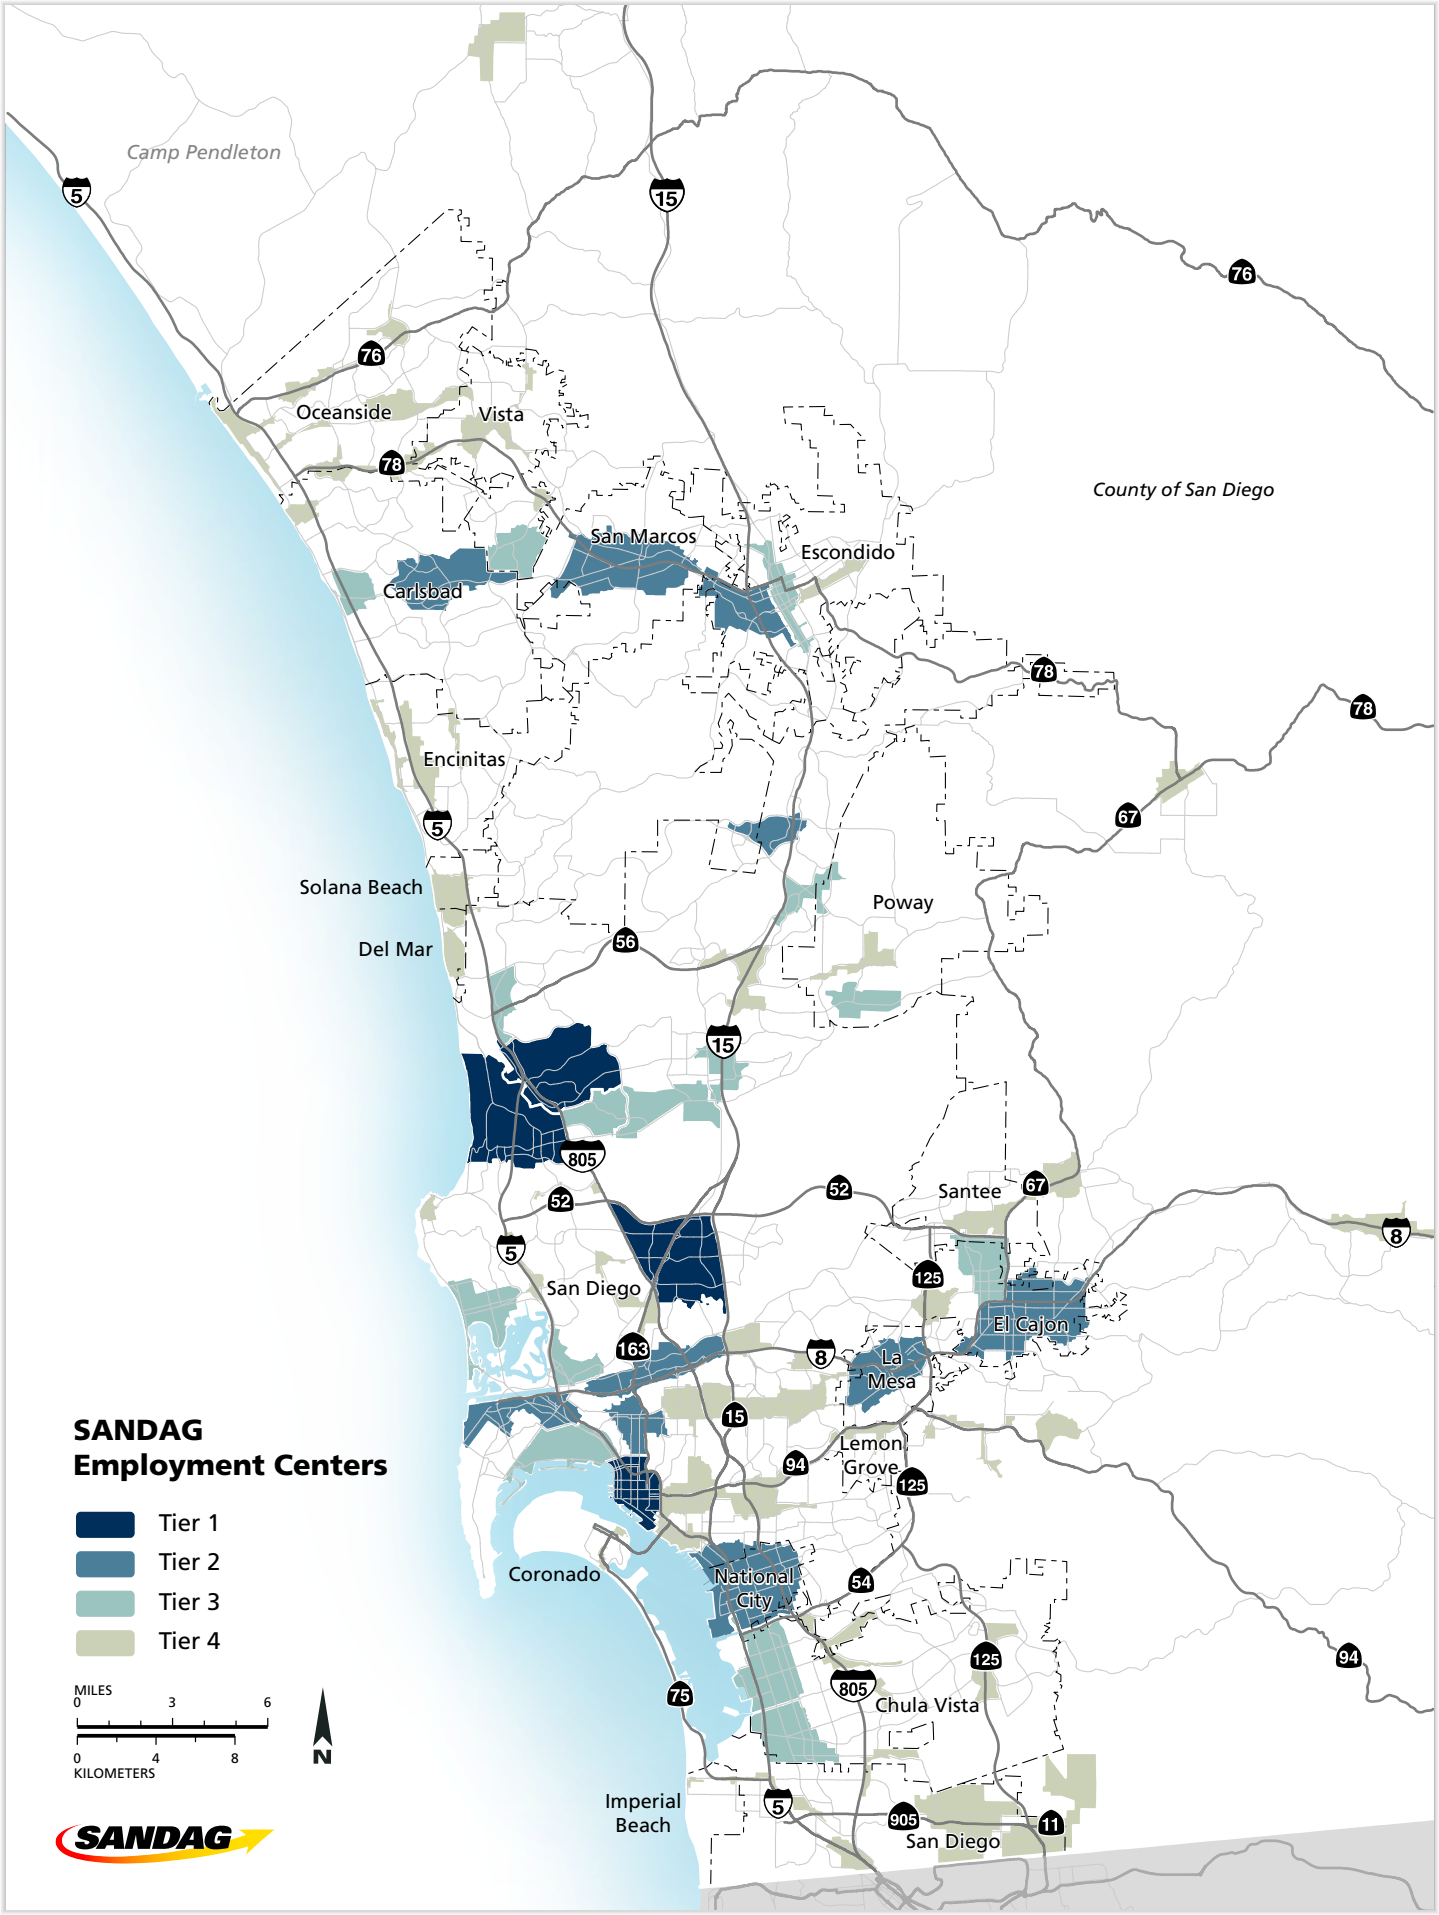

Employee Centers and Number of Employees

Tier 1	Tier 2	Tier 3	Tier 4
3 employment centers	10 employment centers	15 employment centers	51 employment centers
Sorrento Valley (129,242)	Mission Valley (37,536)	Miramar (22,434)	Mission Gorge (14,033)
Kearny Mesa (122,293)	Carlsbad Palomar Airport (36,055)	Chula Vista Northwest (22,269)	San Diego State University (13,318)
Downtown (76,228)	National City (33,660)	El Cajon-Gillespie Field (22,115)	University Heights (13,201)
	San Marcos Civic Center (33,016)	Scripps Poway (21,575)	Mid-City (12,014)
	Escondido – Palomar (30,644)	San Diego Airport (21,068)	Solana Beach (11,813)
	Hillcrest (28,766)	Vista Tech Park (20,943)	Barrio Logan (11,591)
	El Cajon (28,252)	University of San Diego (20,789)	La Jolla (11,110)
	Ocean Beach (25,982)	Scripps Ranch (17,664)	Santee (10,919)
	West Bernardo (25,107)	Rancho Bernardo (16,542)	Otay Mesa East (10,360)
	La Mesa (24,964)	Carroll Canyon (16,374)	Encanto (9,913)
		Chula Vista Southwest (16,329)	Oceanside – Rancho Del Oro (9,785)
		Carlsbad State Beach (15,648)	Rancho Penasquitos (8,861)
		Carmel Valley (15,188)	Oceanside Tri-city (8,377)
		Escondido Centre City (15,130)	Oceanside Civic Center (8,300)
		Pacific Beach (15,067)	Linda Vista (8,295)
			Chula Vista Eastlake (8,116)
			Vista Village (8,072)
			Carlsbad Village (7,684)
			Morena Boulevard (7,523)
			Lemon Grove (7,395)
			Encinitas Beach (7,369)
			Sweetwater (6,898)
			El Camino (6,816)
			Otay Mesa Brown Field (6,768)
			Escondido – Midway (6,725)
			Poway (6,609)
			Chula Vista Otay (6,582)
			Lakeside (6,525)
			Encinitas – La Costa (6,524)
			San Ysidro (6,013)
			Fallbrook (5,960)
			Encinitas – I-5 Eastward (5,857)
			Coronado (5,449)
			Spring Valley (5,429)
			Logan Heights (5,256)
			Oceanside – San Luis Rey Mission (5,249)
			Imperial Beach-Nestor (5,016)
			University City (4,761)
			Normal Heights (4,317)
			Jamacha (4,201)
			Alpine (4,078)
			Ramona (3,930)
			Chula Vista-Sunbow (3,351)
			Del Mar (3,128)
			Clairemont (3,000)
			Vista Guajome (2,877)
			Golden Hill (2,636)
			Vista Sycamore (2,631)
			Oceanside-Oceanside Boulevard (2,583)
			Lake Murray (2,483)
			Oceanside-Old Grove (2,325)